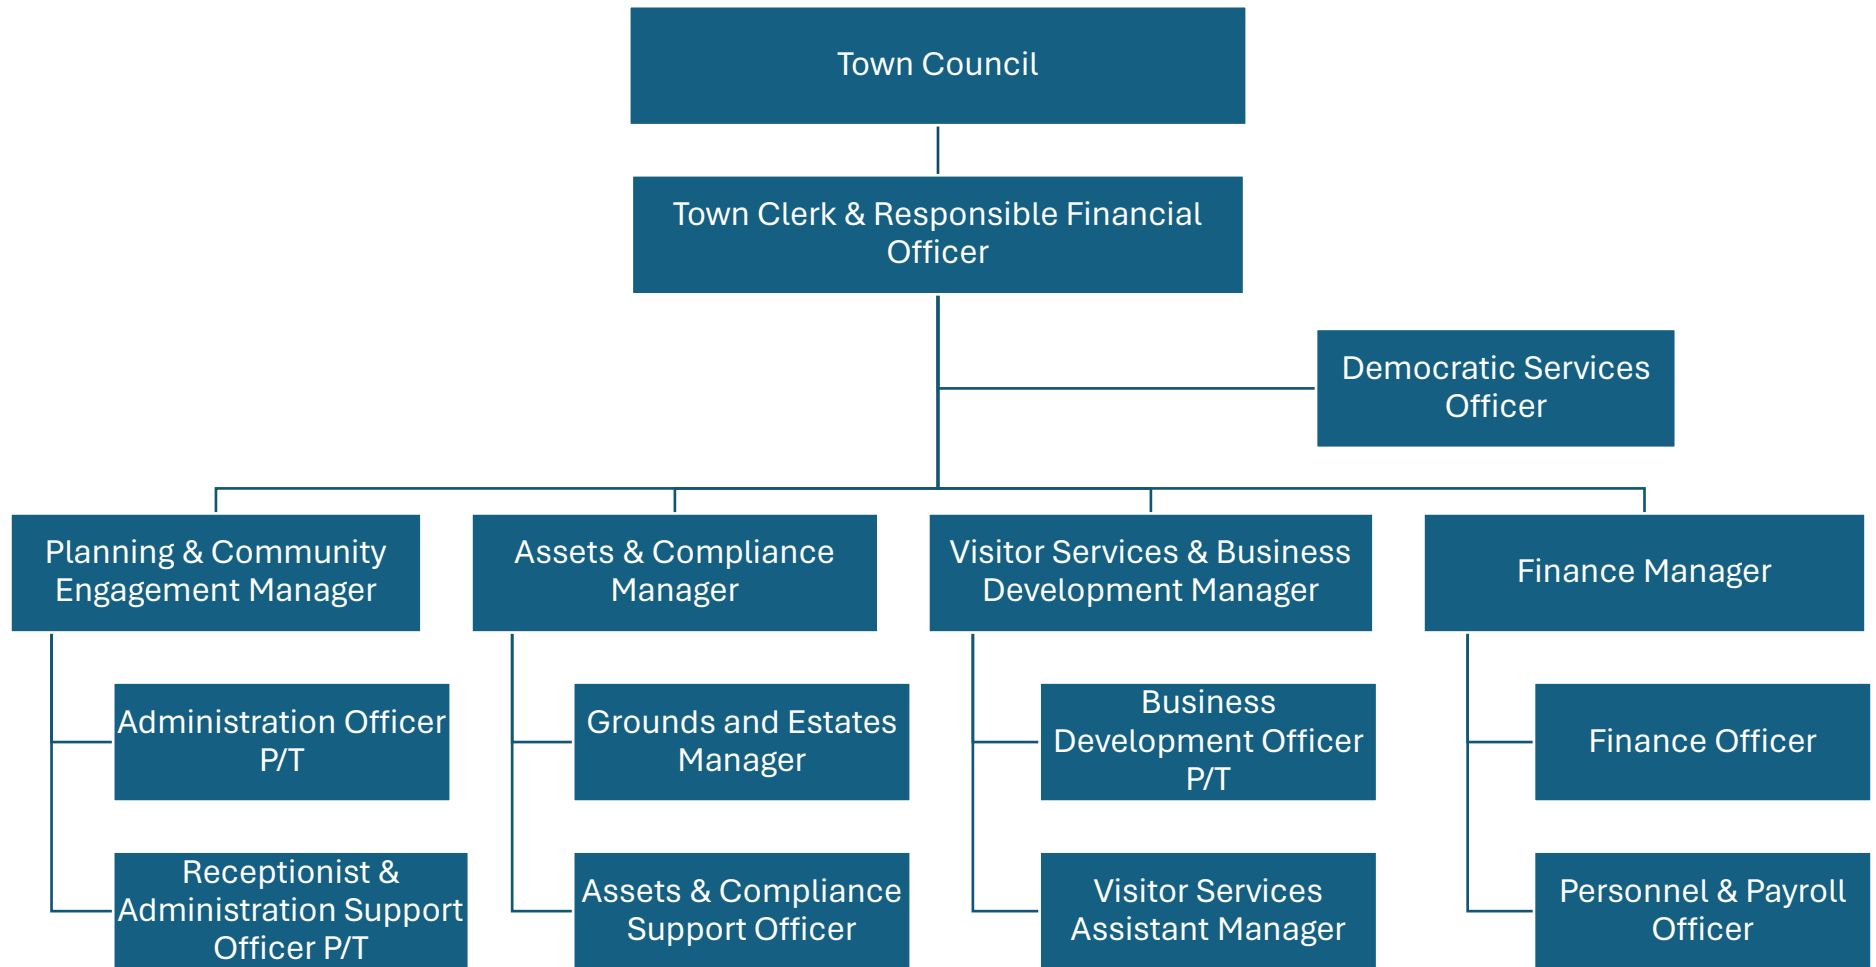

Swanage Town Council – Organisational Chart

Plus: Enforcement Officers, Grounds & Building Teams, Multi-trade Operatives, Seafront Advisors/Beach Wardens, Sports Park Attendants & Visitor Services Assistants.