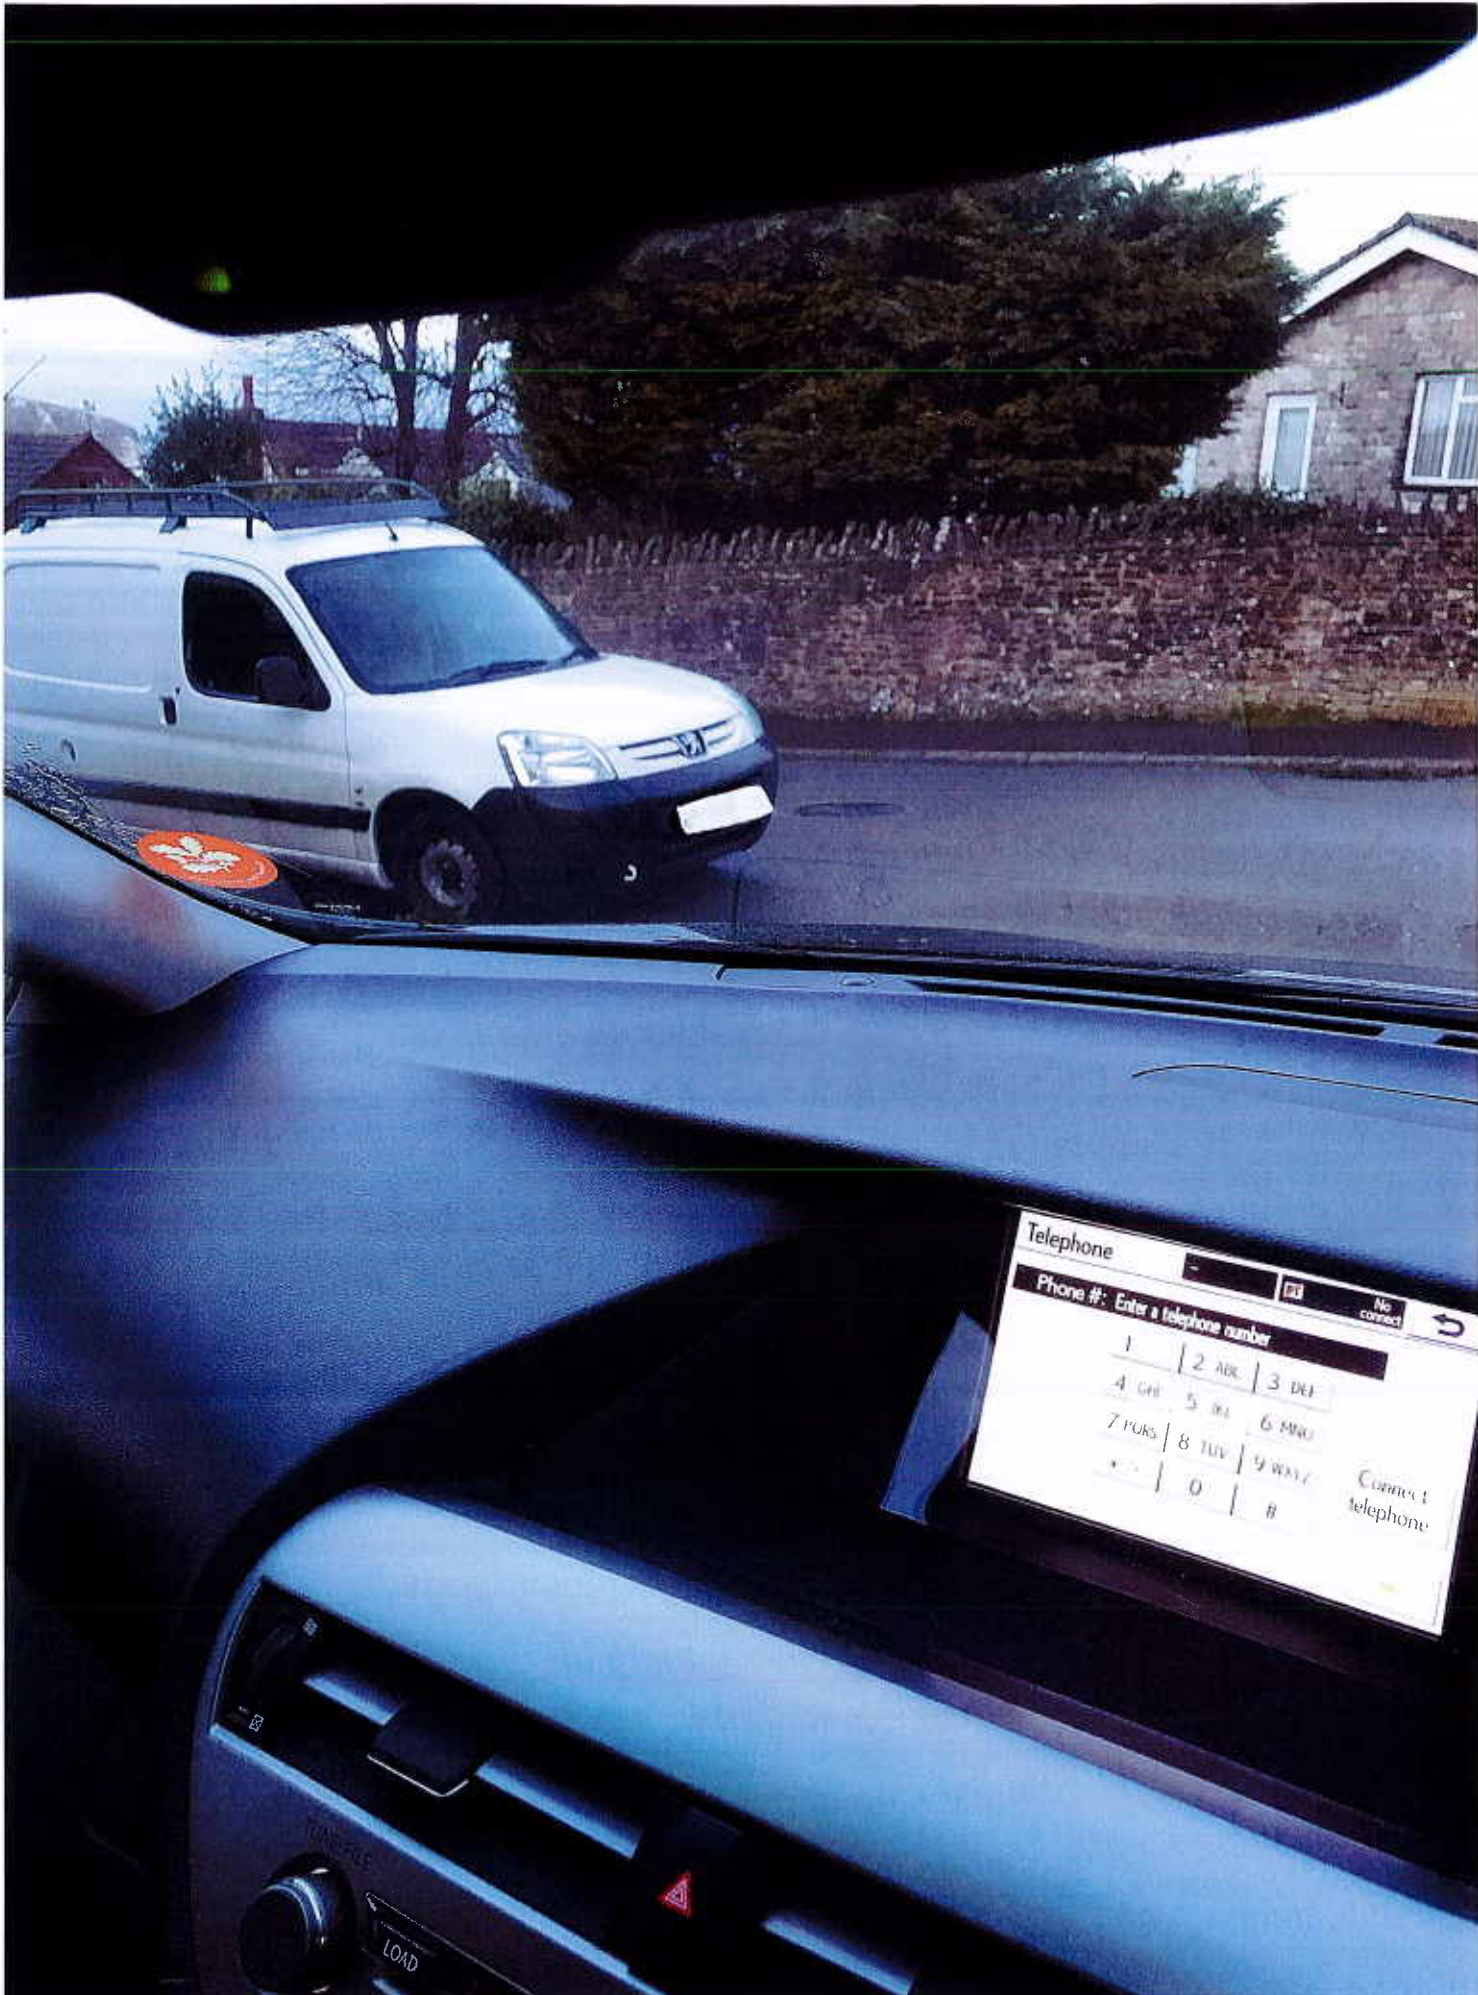

Telephone

Phone #: Enter a telephone number

1	2 ADR	3 DEF
4 GHI	5 JKL	6 MNO
7 PQRS	8 TUV	9 WXYZ
*	0	#

Call

No connect

Connect telephone

LOAD